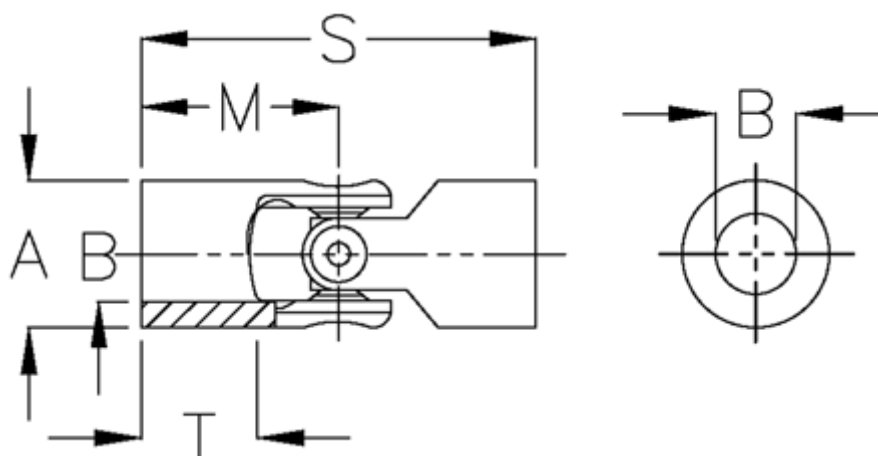

Data Sheet

Article number: 07625400

Description: Single cross joint w/needle bearing
0.625.400

Measures

A	= 25
B H7	= 16
M	= 37
MD max N m	= 20
s	= 74
T	= 22